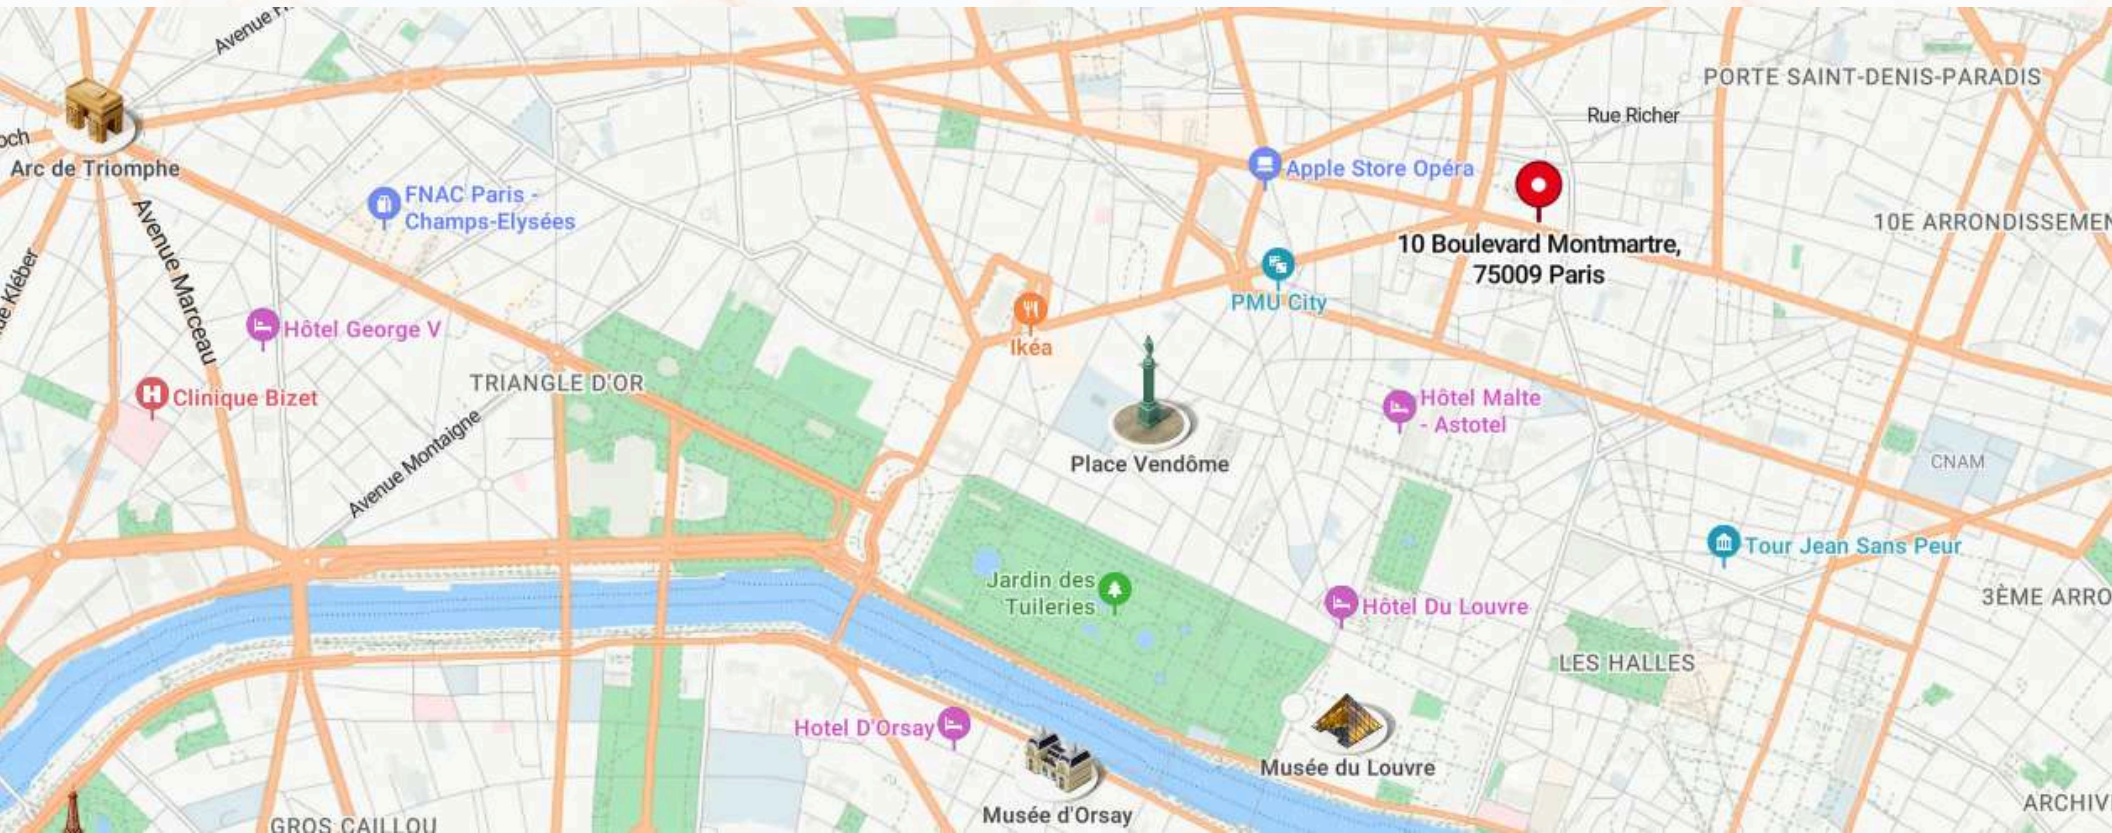

LOCATE US

HÔTEL RONCERAY OPÉRA